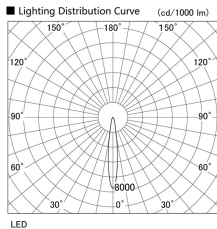

Item no. DD136-3515W9027

Series Name: Cledy versa R-G (DD136)

Installation	Recessed mount
Type	High-efficiency adjustable downlight
Fixture wattage	36W
Beam angle	15 deg
Color Temp.	2700K
CRI	Ra>90
Luminous	3694 lm
Body	Die-cast aluminum alloy
Body finish	N/A
Trim finish	White
Reflector finish	N/A
IP Rate	IP20
Light source	COB module
Input Voltage	AC220~240V
Dimming Type	Non-Dimmable
Certificate	CE, CCC
Cut Hole	150mm