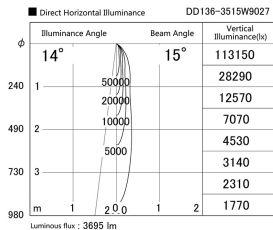

Item no. DD136-3515W9027

Series Name: Cledy versa R-G (DD136)

Installation	Recessed mount
Type	High-efficiency adjustable downlight
Fixture wattage	36W
Beam angle	15 deg
Color Temp.	2700K
CRI	Ra>90
Luminous	3694 lm
Body	Die-cast aluminum alloy
Body finish	N/A
Trim finish	White
Reflector finish	N/A
IP Rate	IP20
Light source	COB module
Input Voltage	AC220~240V
Dimming Type	Non-Dimmable
Certificate	CE, CCC
Cut Hole	150mm