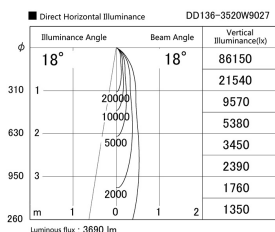

Item no. DD136-3520W9027

Series Name: Cledy versa R-G (DD136)

Installation	Recessed mount
Type	High-efficiency adjustable downlight
Fixture wattage	36W
Beam angle	18 deg
Color Temp.	2700K
CRI	Ra>90
Luminous	3689 lm
Body	Die-cast aluminum alloy
Body finish	N/A
Trim finish	White
Reflector finish	N/A
IP Rate	IP20
Light source	COB module
Input Voltage	AC220~240V
Dimming Type	Non-Dimmable
Certificate	CE, CCC
Cut Hole	150mm