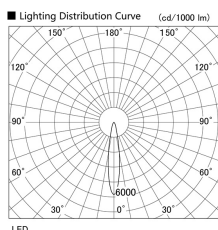

Item no. DD136-3520W9027

Series Name: Cledy versa R-G (DD136)

Installation	Recessed mount
Type	High-efficiency adjustable downlight
Fixture wattage	36W
Beam angle	18 deg
Color Temp.	2700K
CRI	Ra>90
Luminous	3689 lm
Body	Die-cast aluminum alloy
Body finish	N/A
Trim finish	White
Reflector finish	N/A
IP Rate	IP20
Light source	COB module
Input Voltage	AC220~240V
Dimming Type	Non-Dimmable
Certificate	CE, CCC
Cut Hole	150mm