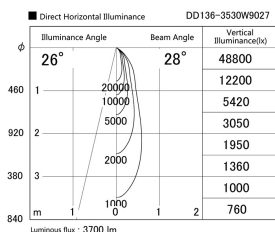

Item no. DD136-3530W9027

Series Name: Cledy versa R-G (DD136)

Installation	Recessed mount
Type	High-efficiency adjustable downlight
Fixture wattage	36W
Beam angle	28 deg
Color Temp.	2700K
CRI	Ra>90
Luminous	3700 lm
Body	Die-cast aluminum alloy
Body finish	N/A
Trim finish	White
Reflector finish	N/A
IP Rate	IP20
Light source	COB module
Input Voltage	AC220~240V
Dimming Type	Non-Dimmable
Certificate	CE, CCC
Cut Hole	150mm