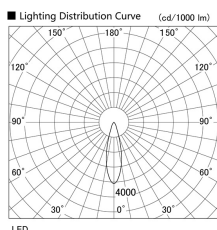

Item no. DD136-3530W9027

Series Name: Cledy versa R-G (DD136)

Installation	Recessed mount
Type	High-efficiency adjustable downlight
Fixture wattage	36W
Beam angle	28 deg
Color Temp.	2700K
CRI	Ra>90
Luminous	3700 lm
Body	Die-cast aluminum alloy
Body finish	N/A
Trim finish	White
Reflector finish	N/A
IP Rate	IP20
Light source	COB module
Input Voltage	AC220~240V
Dimming Type	Non-Dimmable
Certificate	CE, CCC
Cut Hole	150mm