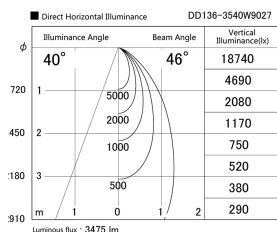

Item no. DD136-3540W9027

Series Name: Cledy versa R-G (DD136)

Installation	Recessed mount
Type	High-efficiency adjustable downlight
Fixture wattage	36W
Beam angle	46 deg
Color Temp.	2700K
CRI	Ra>90
Luminous	3474 lm
Body	Die-cast aluminum alloy
Body finish	N/A
Trim finish	White
Reflector finish	N/A
IP Rate	IP20
Light source	COB module
Input Voltage	AC220~240V
Dimming Type	Non-Dimmable
Certificate	CE, CCC
Cut Hole	150mm