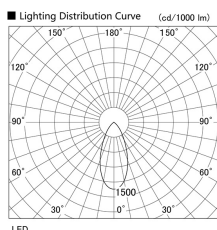

Item no. DD136-3540W9027

Series Name: Cledy versa R-G (DD136)

Installation	Recessed mount
Type	High-efficiency adjustable downlight
Fixture wattage	36W
Beam angle	46 deg
Color Temp.	2700K
CRI	Ra>90
Luminous	3474 lm
Body	Die-cast aluminum alloy
Body finish	N/A
Trim finish	White
Reflector finish	N/A
IP Rate	IP20
Light source	COB module
Input Voltage	AC220~240V
Dimming Type	Non-Dimmable
Certificate	CE, CCC
Cut Hole	150mm