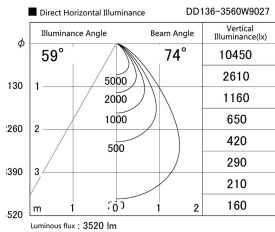

Item no. DD136-3560W9027

Series Name: Cledy versa R-G (DD136)

Installation	Recessed mount
Type	High-efficiency adjustable downlight
Fixture wattage	36W
Beam angle	74 deg
Color Temp.	2700K
CRI	Ra>90
Luminous	3521 lm
Body	Die-cast aluminum alloy
Body finish	N/A
Trim finish	White
Reflector finish	N/A
IP Rate	IP20
Light source	COB module
Input Voltage	AC220~240V
Dimming Type	Non-Dimmable
Certificate	CE, CCC
Cut Hole	150mm