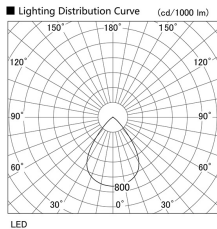

Item no. DD136-3560W9027

Series Name: Cledy versa R-G (DD136)

Installation	Recessed mount
Type	High-efficiency adjustable downlight
Fixture wattage	36W
Beam angle	74 deg
Color Temp.	2700K
CRI	Ra>90
Luminous	3521 lm
Body	Die-cast aluminum alloy
Body finish	N/A
Trim finish	White
Reflector finish	N/A
IP Rate	IP20
Light source	COB module
Input Voltage	AC220~240V
Dimming Type	Non-Dimmable
Certificate	CE, CCC
Cut Hole	150mm