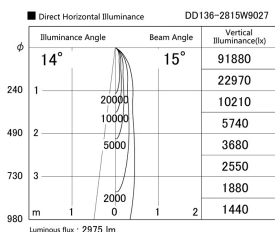

Item no. DD136-2815W9027

Series Name: Cledy versa R-G (DD136)

Installation	Recessed mount
Type	High-efficiency adjustable downlight
Fixture wattage	28W
Beam angle	15 deg
Color Temp.	2700K
CRI	Ra>90
Luminous	2976 lm
Body	Die-cast aluminum alloy
Body finish	N/A
Trim finish	White
Reflector finish	N/A
IP Rate	IP20
Light source	COB module
Input Voltage	AC220~240V
Dimming Type	Non-Dimmable
Certificate	CE, CCC
Cut Hole	150mm