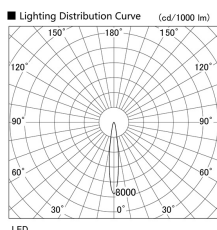

Item no. DD136-2815W9027

Series Name: Cledy versa R-G (DD136)

Installation	Recessed mount
Type	High-efficiency adjustable downlight
Fixture wattage	28W
Beam angle	15 deg
Color Temp.	2700K
CRI	Ra>90
Luminous	2976 lm
Body	Die-cast aluminum alloy
Body finish	N/A
Trim finish	White
Reflector finish	N/A
IP Rate	IP20
Light source	COB module
Input Voltage	AC220~240V
Dimming Type	Non-Dimmable
Certificate	CE, CCC
Cut Hole	150mm