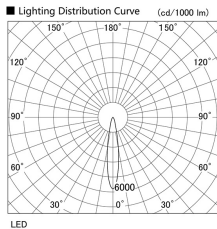

Item no. DD136-2820W9027

Series Name: Cledy versa R-G (DD136)

Installation	Recessed mount
Type	High-efficiency adjustable downlight
Fixture wattage	28W
Beam angle	18 deg
Color Temp.	2700K
CRI	Ra>90
Luminous	2988 lm
Body	Die-cast aluminum alloy
Body finish	N/A
Trim finish	White
Reflector finish	N/A
IP Rate	IP20
Light source	COB module
Input Voltage	AC220~240V
Dimming Type	Non-Dimmable
Certificate	CE, CCC
Cut Hole	150mm