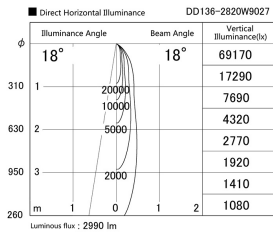

Item no. DD136-2820W9027

Series Name: Cledy versa R-G (DD136)

Installation	Recessed mount
Type	High-efficiency adjustable downlight
Fixture wattage	28W
Beam angle	18 deg
Color Temp.	2700K
CRI	Ra>90
Luminous	2988 lm
Body	Die-cast aluminum alloy
Body finish	N/A
Trim finish	White
Reflector finish	N/A
IP Rate	IP20
Light source	COB module
Input Voltage	AC220~240V
Dimming Type	Non-Dimmable
Certificate	CE, CCC
Cut Hole	150mm