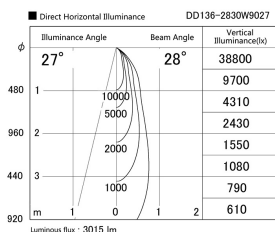

Item no. DD136-2830W9027

Series Name: Cledy versa R-G (DD136)

Installation	Recessed mount
Type	High-efficiency adjustable downlight
Fixture wattage	28W
Beam angle	28 deg
Color Temp.	2700K
CRI	Ra>90
Luminous	3014 lm
Body	Die-cast aluminum alloy
Body finish	N/A
Trim finish	White
Reflector finish	N/A
IP Rate	IP20
Light source	COB module
Input Voltage	AC220~240V
Dimming Type	Non-Dimmable
Certificate	CE, CCC
Cut Hole	150mm