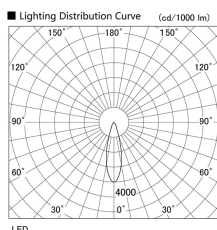

Item no. DD136-2830W9027

Series Name: Cledy versa R-G (DD136)

Installation	Recessed mount
Type	High-efficiency adjustable downlight
Fixture wattage	28W
Beam angle	28 deg
Color Temp.	2700K
CRI	Ra>90
Luminous	3014 lm
Body	Die-cast aluminum alloy
Body finish	N/A
Trim finish	White
Reflector finish	N/A
IP Rate	IP20
Light source	COB module
Input Voltage	AC220~240V
Dimming Type	Non-Dimmable
Certificate	CE, CCC
Cut Hole	150mm