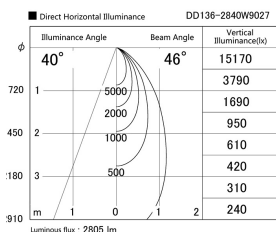

Item no. DD136-2840W9027

Series Name: Cledy versa R-G (DD136)

Installation	Recessed mount
Type	High-efficiency adjustable downlight
Fixture wattage	28W
Beam angle	46 deg
Color Temp.	2700K
CRI	Ra>90
Luminous	2803 lm
Body	Die-cast aluminum alloy
Body finish	N/A
Trim finish	White
Reflector finish	N/A
IP Rate	IP20
Light source	COB module
Input Voltage	AC220~240V
Dimming Type	Non-Dimmable
Certificate	CE, CCC
Cut Hole	150mm