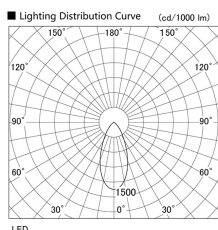

Item no. DD136-2840W9027

Series Name: Cledy versa R-G (DD136)

Installation	Recessed mount
Type	High-efficiency adjustable downlight
Fixture wattage	28W
Beam angle	46 deg
Color Temp.	2700K
CRI	Ra>90
Luminous	2803 lm
Body	Die-cast aluminum alloy
Body finish	N/A
Trim finish	White
Reflector finish	N/A
IP Rate	IP20
Light source	COB module
Input Voltage	AC220~240V
Dimming Type	Non-Dimmable
Certificate	CE, CCC
Cut Hole	150mm