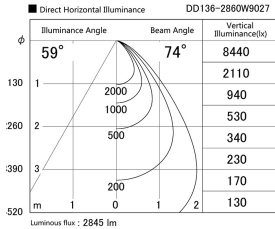

Item no. DD136-2860W9027

Series Name: Cledy versa R-G (DD136)

Installation	Recessed mount
Type	High-efficiency adjustable downlight
Fixture wattage	28W
Beam angle	74 deg
Color Temp.	2700K
CRI	Ra>90
Luminous	2845 lm
Body	Die-cast aluminum alloy
Body finish	N/A
Trim finish	White
Reflector finish	N/A
IP Rate	IP20
Light source	COB module
Input Voltage	AC220~240V
Dimming Type	Non-Dimmable
Certificate	CE, CCC
Cut Hole	150mm