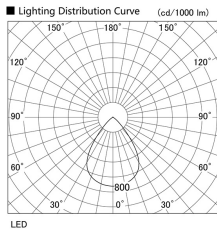

Item no. DD136-2860W9027

Series Name: Cledy versa R-G (DD136)

Installation	Recessed mount
Type	High-efficiency adjustable downlight
Fixture wattage	28W
Beam angle	74 deg
Color Temp.	2700K
CRI	Ra>90
Luminous	2845 lm
Body	Die-cast aluminum alloy
Body finish	N/A
Trim finish	White
Reflector finish	N/A
IP Rate	IP20
Light source	COB module
Input Voltage	AC220~240V
Dimming Type	Non-Dimmable
Certificate	CE, CCC
Cut Hole	150mm