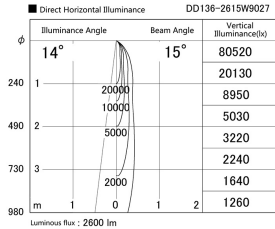

Item no. DD136-2615W9027

Series Name: Cledy versa R-G (DD136)

Installation	Recessed mount
Type	High-efficiency adjustable downlight
Fixture wattage	23W
Beam angle	15 deg
Color Temp.	2700K
CRI	Ra>90
Luminous	2601 lm
Body	Die-cast aluminum alloy
Body finish	N/A
Trim finish	White
Reflector finish	N/A
IP Rate	IP20
Light source	COB module
Input Voltage	AC220~240V
Dimming Type	Non-Dimmable
Certificate	CE, CCC
Cut Hole	150mm