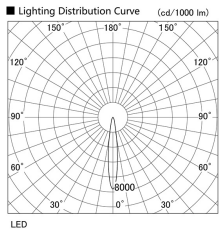

Item no. DD136-2615W9027

Series Name: Cledy versa R-G (DD136)

Installation	Recessed mount
Type	High-efficiency adjustable downlight
Fixture wattage	23W
Beam angle	15 deg
Color Temp.	2700K
CRI	Ra>90
Luminous	2601 lm
Body	Die-cast aluminum alloy
Body finish	N/A
Trim finish	White
Reflector finish	N/A
IP Rate	IP20
Light source	COB module
Input Voltage	AC220~240V
Dimming Type	Non-Dimmable
Certificate	CE, CCC
Cut Hole	150mm