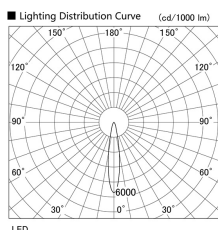

Item no. DD136-2620W9027

Series Name: Cledy versa R-G (DD136)

Installation	Recessed mount
Type	High-efficiency adjustable downlight
Fixture wattage	23W
Beam angle	18 deg
Color Temp.	2700K
CRI	Ra>90
Luminous	2629 lm
Body	Die-cast aluminum alloy
Body finish	N/A
Trim finish	White
Reflector finish	N/A
IP Rate	IP20
Light source	COB module
Input Voltage	AC220~240V
Dimming Type	Non-Dimmable
Certificate	CE, CCC
Cut Hole	150mm