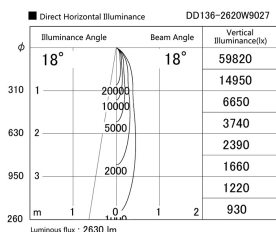

Item no. DD136-2620W9027

Series Name: Cledy versa R-G (DD136)

Installation	Recessed mount
Type	High-efficiency adjustable downlight
Fixture wattage	23W
Beam angle	18 deg
Color Temp.	2700K
CRI	Ra>90
Luminous	2629 lm
Body	Die-cast aluminum alloy
Body finish	N/A
Trim finish	White
Reflector finish	N/A
IP Rate	IP20
Light source	COB module
Input Voltage	AC220~240V
Dimming Type	Non-Dimmable
Certificate	CE, CCC
Cut Hole	150mm