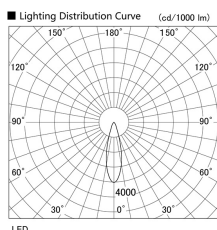

Item no. DD136-2630W9027

Series Name: Cledy versa R-G (DD136)

Installation	Recessed mount
Type	High-efficiency adjustable downlight
Fixture wattage	23W
Beam angle	28 deg
Color Temp.	2700K
CRI	Ra>90
Luminous	2636 lm
Body	Die-cast aluminum alloy
Body finish	N/A
Trim finish	White
Reflector finish	N/A
IP Rate	IP20
Light source	COB module
Input Voltage	AC220~240V
Dimming Type	Non-Dimmable
Certificate	CE, CCC
Cut Hole	150mm