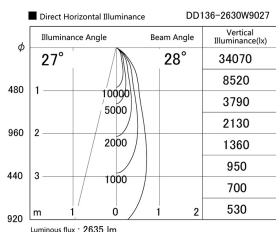

Item no. DD136-2630W9027

Series Name: Cledy versa R-G (DD136)

Installation	Recessed mount
Type	High-efficiency adjustable downlight
Fixture wattage	23W
Beam angle	28 deg
Color Temp.	2700K
CRI	Ra>90
Luminous	2636 lm
Body	Die-cast aluminum alloy
Body finish	N/A
Trim finish	White
Reflector finish	N/A
IP Rate	IP20
Light source	COB module
Input Voltage	AC220~240V
Dimming Type	Non-Dimmable
Certificate	CE, CCC
Cut Hole	150mm