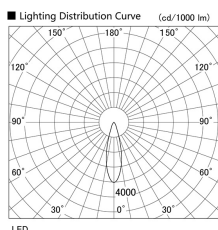

Item no. DD136-2630W9027

Series Name: Cledy versa R-G (DD136)

Installation	Recessed mount
Type	High-efficiency adjustable downlight
Fixture wattage	23W
Beam angle	28 deg
Color Temp.	2700K
CRI	Ra>90
Luminous	2636 lm
Body	Die-cast aluminum alloy
Body finish	N/A
Trim finish	White
Reflector finish	N/A
IP Rate	IP20
Light source	COB module
Input Voltage	AC220~240V
Dimming Type	Non-Dimmable
Certificate	CE, CCC
Cut Hole	150mm