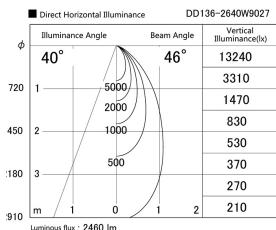

Item no. DD136-2640W9027

Series Name: Cledy versa R-G (DD136)

Installation	Recessed mount
Type	High-efficiency adjustable downlight
Fixture wattage	23W
Beam angle	46 deg
Color Temp.	2700K
CRI	Ra>90
Luminous	2459 lm
Body	Die-cast aluminum alloy
Body finish	N/A
Trim finish	White
Reflector finish	N/A
IP Rate	IP20
Light source	COB module
Input Voltage	AC220~240V
Dimming Type	Non-Dimmable
Certificate	CE, CCC
Cut Hole	150mm