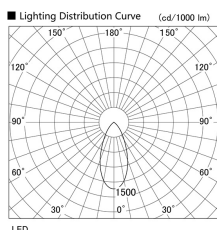

Item no. DD136-2640W9027

Series Name: Cledy versa R-G (DD136)

Installation	Recessed mount
Type	High-efficiency adjustable downlight
Fixture wattage	23W
Beam angle	46 deg
Color Temp.	2700K
CRI	Ra>90
Luminous	2459 lm
Body	Die-cast aluminum alloy
Body finish	N/A
Trim finish	White
Reflector finish	N/A
IP Rate	IP20
Light source	COB module
Input Voltage	AC220~240V
Dimming Type	Non-Dimmable
Certificate	CE, CCC
Cut Hole	150mm