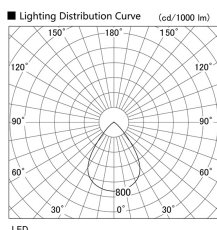

Item no. DD136-2660W9027

Series Name: Cledy versa R-G (DD136)

Installation	Recessed mount
Type	High-efficiency adjustable downlight
Fixture wattage	23W
Beam angle	74 deg
Color Temp.	2700K
CRI	Ra>90
Luminous	2475 lm
Body	Die-cast aluminum alloy
Body finish	N/A
Trim finish	White
Reflector finish	N/A
IP Rate	IP20
Light source	COB module
Input Voltage	AC220~240V
Dimming Type	Non-Dimmable
Certificate	CE, CCC
Cut Hole	150mm