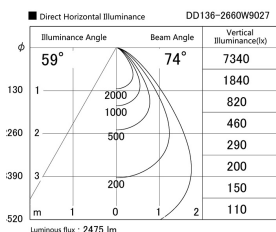

Item no. DD136-2660W9027

Series Name: Cledy versa R-G (DD136)

Installation	Recessed mount
Type	High-efficiency adjustable downlight
Fixture wattage	23W
Beam angle	74 deg
Color Temp.	2700K
CRI	Ra>90
Luminous	2475 lm
Body	Die-cast aluminum alloy
Body finish	N/A
Trim finish	White
Reflector finish	N/A
IP Rate	IP20
Light source	COB module
Input Voltage	AC220~240V
Dimming Type	Non-Dimmable
Certificate	CE, CCC
Cut Hole	150mm