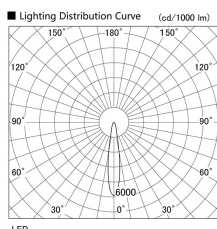

Item no. DD136-2515W9027

Series Name: Cledy versa R-G (DD136)

Installation	Recessed mount
Type	High-efficiency adjustable downlight
Fixture wattage	23W
Beam angle	18 deg
Color Temp.	2700K
CRI	Ra>90
Luminous	2407 lm
Body	Die-cast aluminum alloy
Body finish	N/A
Trim finish	White
Reflector finish	N/A
IP Rate	IP20
Light source	COB module
Input Voltage	AC220~240V
Dimming Type	Non-Dimmable
Certificate	CE, CCC
Cut Hole	125mm