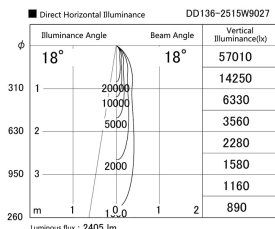

Item no. DD136-2515W9027

Series Name: Cledy versa R-G (DD136)

Installation	Recessed mount
Type	High-efficiency adjustable downlight
Fixture wattage	23W
Beam angle	18 deg
Color Temp.	2700K
CRI	Ra>90
Luminous	2407 lm
Body	Die-cast aluminum alloy
Body finish	N/A
Trim finish	White
Reflector finish	N/A
IP Rate	IP20
Light source	COB module
Input Voltage	AC220~240V
Dimming Type	Non-Dimmable
Certificate	CE, CCC
Cut Hole	125mm