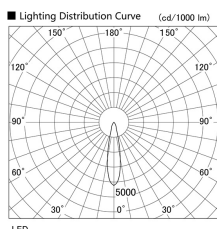

Item no. DD136-2520W9027

Series Name: Cledy versa R-G (DD136)

Installation	Recessed mount
Type	High-efficiency adjustable downlight
Fixture wattage	23W
Beam angle	22 deg
Color Temp.	2700K
CRI	Ra>90
Luminous	2439 lm
Body	Die-cast aluminum alloy
Body finish	N/A
Trim finish	White
Reflector finish	N/A
IP Rate	IP20
Light source	COB module
Input Voltage	AC220~240V
Dimming Type	Non-Dimmable
Certificate	CE, CCC
Cut Hole	125mm