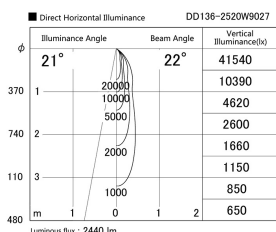

Item no. DD136-2520W9027

Series Name: Cledy versa R-G (DD136)

Installation	Recessed mount
Type	High-efficiency adjustable downlight
Fixture wattage	23W
Beam angle	22 deg
Color Temp.	2700K
CRI	Ra>90
Luminous	2439 lm
Body	Die-cast aluminum alloy
Body finish	N/A
Trim finish	White
Reflector finish	N/A
IP Rate	IP20
Light source	COB module
Input Voltage	AC220~240V
Dimming Type	Non-Dimmable
Certificate	CE, CCC
Cut Hole	125mm