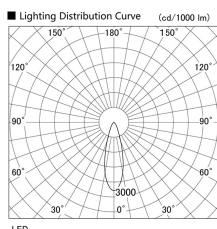

Item no. DD136-2530W9027

Series Name: Cledy versa R-G (DD136)

Installation	Recessed mount
Type	High-efficiency adjustable downlight
Fixture wattage	23W
Beam angle	30 deg
Color Temp.	2700K
CRI	Ra>90
Luminous	2423 lm
Body	Die-cast aluminum alloy
Body finish	N/A
Trim finish	White
Reflector finish	N/A
IP Rate	IP20
Light source	COB module
Input Voltage	AC220~240V
Dimming Type	Non-Dimmable
Certificate	CE, CCC
Cut Hole	125mm