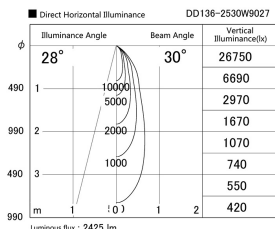

Item no. DD136-2530W9027

Series Name: Cledy versa R-G (DD136)

Installation	Recessed mount
Type	High-efficiency adjustable downlight
Fixture wattage	23W
Beam angle	30 deg
Color Temp.	2700K
CRI	Ra>90
Luminous	2423 lm
Body	Die-cast aluminum alloy
Body finish	N/A
Trim finish	White
Reflector finish	N/A
IP Rate	IP20
Light source	COB module
Input Voltage	AC220~240V
Dimming Type	Non-Dimmable
Certificate	CE, CCC
Cut Hole	125mm