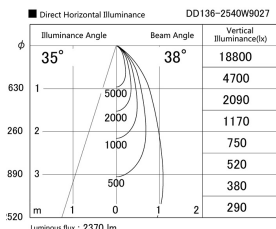

Item no. DD136-2540W9027

Series Name: Cledy versa R-G (DD136)

Installation	Recessed mount
Type	High-efficiency adjustable downlight
Fixture wattage	23W
Beam angle	38 deg
Color Temp.	2700K
CRI	Ra>90
Luminous	2368 lm
Body	Die-cast aluminum alloy
Body finish	N/A
Trim finish	White
Reflector finish	N/A
IP Rate	IP20
Light source	COB module
Input Voltage	AC220~240V
Dimming Type	Non-Dimmable
Certificate	CE, CCC
Cut Hole	125mm