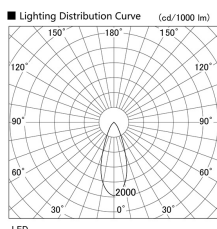

Item no. DD136-2540W9027

Series Name: Cledy versa R-G (DD136)

Installation	Recessed mount
Type	High-efficiency adjustable downlight
Fixture wattage	23W
Beam angle	38 deg
Color Temp.	2700K
CRI	Ra>90
Luminous	2368 lm
Body	Die-cast aluminum alloy
Body finish	N/A
Trim finish	White
Reflector finish	N/A
IP Rate	IP20
Light source	COB module
Input Voltage	AC220~240V
Dimming Type	Non-Dimmable
Certificate	CE, CCC
Cut Hole	125mm