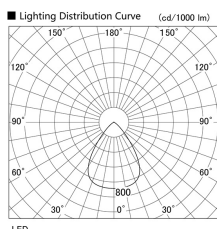

Item no. DD136-2560W9027

Series Name: Cledy versa R-G (DD136)

Installation	Recessed mount
Type	High-efficiency adjustable downlight
Fixture wattage	23W
Beam angle	74 deg
Color Temp.	2700K
CRI	Ra>90
Luminous	2164 lm
Body	Die-cast aluminum alloy
Body finish	N/A
Trim finish	White
Reflector finish	N/A
IP Rate	IP20
Light source	COB module
Input Voltage	AC220~240V
Dimming Type	Non-Dimmable
Certificate	CE, CCC
Cut Hole	125mm