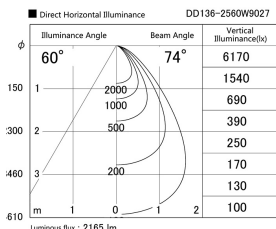

Item no. DD136-2560W9027

Series Name: Cledy versa R-G (DD136)

Installation	Recessed mount
Type	High-efficiency adjustable downlight
Fixture wattage	23W
Beam angle	74 deg
Color Temp.	2700K
CRI	Ra>90
Luminous	2164 lm
Body	Die-cast aluminum alloy
Body finish	N/A
Trim finish	White
Reflector finish	N/A
IP Rate	IP20
Light source	COB module
Input Voltage	AC220~240V
Dimming Type	Non-Dimmable
Certificate	CE, CCC
Cut Hole	125mm