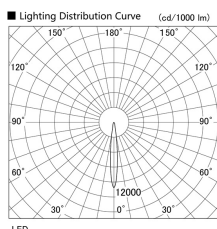

Item no. DD136-2015W9027

Series Name: Cledy versa R-G (DD136)

Installation	Recessed mount
Type	High-efficiency adjustable downlight
Fixture wattage	20W
Beam angle	12 deg
Color Temp.	2700K
CRI	Ra>90
Luminous	1959 lm
Body	Die-cast aluminum alloy
Body finish	N/A
Trim finish	White
Reflector finish	N/A
IP Rate	IP20
Light source	COB module
Input Voltage	AC220~240V
Dimming Type	Non-Dimmable
Certificate	CE, CCC
Cut Hole	125mm