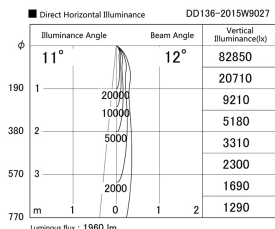

Item no. DD136-2015W9027

Series Name: Cledy versa R-G (DD136)

Installation	Recessed mount
Type	High-efficiency adjustable downlight
Fixture wattage	20W
Beam angle	12 deg
Color Temp.	2700K
CRI	Ra>90
Luminous	1959 lm
Body	Die-cast aluminum alloy
Body finish	N/A
Trim finish	White
Reflector finish	N/A
IP Rate	IP20
Light source	COB module
Input Voltage	AC220~240V
Dimming Type	Non-Dimmable
Certificate	CE, CCC
Cut Hole	125mm