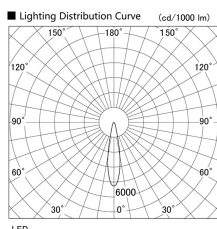

Item no. DD136-2020W9027

Series Name: Cledy versa R-G (DD136)

Installation	Recessed mount
Type	High-efficiency adjustable downlight
Fixture wattage	20W
Beam angle	21 deg
Color Temp.	2700K
CRI	Ra>90
Luminous	1991 lm
Body	Die-cast aluminum alloy
Body finish	N/A
Trim finish	White
Reflector finish	N/A
IP Rate	IP20
Light source	COB module
Input Voltage	AC220~240V
Dimming Type	Non-Dimmable
Certificate	CE, CCC
Cut Hole	125mm