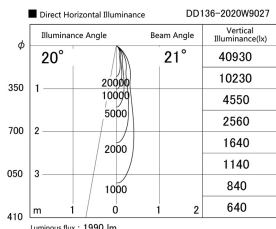

Item no. DD136-2020W9027

Series Name: Cledy versa R-G (DD136)

Installation	Recessed mount
Type	High-efficiency adjustable downlight
Fixture wattage	20W
Beam angle	21 deg
Color Temp.	2700K
CRI	Ra>90
Luminous	1991 lm
Body	Die-cast aluminum alloy
Body finish	N/A
Trim finish	White
Reflector finish	N/A
IP Rate	IP20
Light source	COB module
Input Voltage	AC220~240V
Dimming Type	Non-Dimmable
Certificate	CE, CCC
Cut Hole	125mm