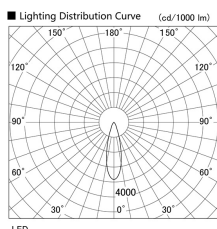

Item no. DD136-2030W9027

Series Name: Cledy versa R-G (DD136)

Installation	Recessed mount
Type	High-efficiency adjustable downlight
Fixture wattage	20W
Beam angle	29 deg
Color Temp.	2700K
CRI	Ra>90
Luminous	1973 lm
Body	Die-cast aluminum alloy
Body finish	N/A
Trim finish	White
Reflector finish	N/A
IP Rate	IP20
Light source	COB module
Input Voltage	AC220~240V
Dimming Type	Non-Dimmable
Certificate	CE, CCC
Cut Hole	125mm