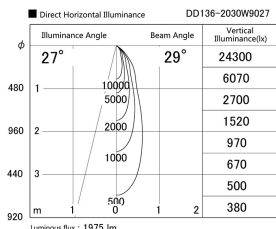

Item no. DD136-2030W9027

Series Name: Cledy versa R-G (DD136)

Installation	Recessed mount
Type	High-efficiency adjustable downlight
Fixture wattage	20W
Beam angle	29 deg
Color Temp.	2700K
CRI	Ra>90
Luminous	1973 lm
Body	Die-cast aluminum alloy
Body finish	N/A
Trim finish	White
Reflector finish	N/A
IP Rate	IP20
Light source	COB module
Input Voltage	AC220~240V
Dimming Type	Non-Dimmable
Certificate	CE, CCC
Cut Hole	125mm