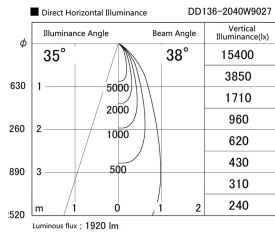

Item no. DD136-2040W9027

Series Name: Cledy versa R-G (DD136)

Installation	Recessed mount
Type	High-efficiency adjustable downlight
Fixture wattage	20W
Beam angle	38 deg
Color Temp.	2700K
CRI	Ra>90
Luminous	1918 lm
Body	Die-cast aluminum alloy
Body finish	N/A
Trim finish	White
Reflector finish	N/A
IP Rate	IP20
Light source	COB module
Input Voltage	AC220~240V
Dimming Type	Non-Dimmable
Certificate	CE, CCC
Cut Hole	125mm