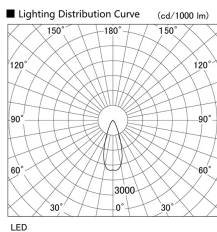

Item no. DD136-2040W9027

Series Name: Cledy versa R-G (DD136)

Installation	Recessed mount
Type	High-efficiency adjustable downlight
Fixture wattage	20W
Beam angle	38 deg
Color Temp.	2700K
CRI	Ra>90
Luminous	1918 lm
Body	Die-cast aluminum alloy
Body finish	N/A
Trim finish	White
Reflector finish	N/A
IP Rate	IP20
Light source	COB module
Input Voltage	AC220~240V
Dimming Type	Non-Dimmable
Certificate	CE, CCC
Cut Hole	125mm