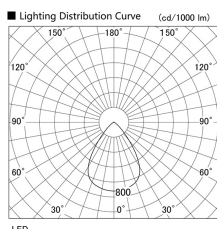

Item no. DD136-2060W9027

Series Name: Cledy versa R-G (DD136)

Installation	Recessed mount
Type	High-efficiency adjustable downlight
Fixture wattage	20W
Beam angle	72 deg
Color Temp.	2700K
CRI	Ra>90
Luminous	1680 lm
Body	Die-cast aluminum alloy
Body finish	N/A
Trim finish	White
Reflector finish	N/A
IP Rate	IP20
Light source	COB module
Input Voltage	AC220~240V
Dimming Type	Non-Dimmable
Certificate	CE, CCC
Cut Hole	125mm