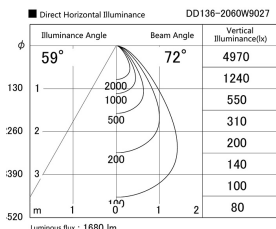

Item no. DD136-2060W9027

Series Name: Cledy versa R-G (DD136)

Installation	Recessed mount
Type	High-efficiency adjustable downlight
Fixture wattage	20W
Beam angle	72 deg
Color Temp.	2700K
CRI	Ra>90
Luminous	1680 lm
Body	Die-cast aluminum alloy
Body finish	N/A
Trim finish	White
Reflector finish	N/A
IP Rate	IP20
Light source	COB module
Input Voltage	AC220~240V
Dimming Type	Non-Dimmable
Certificate	CE, CCC
Cut Hole	125mm