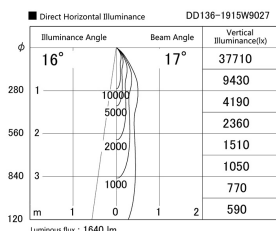

Item no. DD136-1915W9027

Series Name: Cledy versa R-G (DD136)

Installation	Recessed mount
Type	High-efficiency adjustable downlight
Fixture wattage	18.6W
Beam angle	17 deg
Color Temp.	2700K
CRI	Ra>90
Luminous	1638 lm
Body	Die-cast aluminum alloy
Body finish	N/A
Trim finish	White
Reflector finish	N/A
IP Rate	IP20
Light source	COB module
Input Voltage	AC220~240V
Dimming Type	Non-Dimmable
Certificate	CE, CCC
Cut Hole	125mm