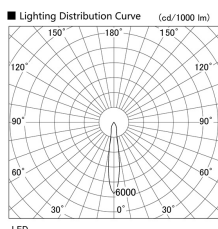

Item no. DD136-1915W9027

Series Name: Cledy versa R-G (DD136)

Installation	Recessed mount
Type	High-efficiency adjustable downlight
Fixture wattage	18.6W
Beam angle	17 deg
Color Temp.	2700K
CRI	Ra>90
Luminous	1638 lm
Body	Die-cast aluminum alloy
Body finish	N/A
Trim finish	White
Reflector finish	N/A
IP Rate	IP20
Light source	COB module
Input Voltage	AC220~240V
Dimming Type	Non-Dimmable
Certificate	CE, CCC
Cut Hole	125mm