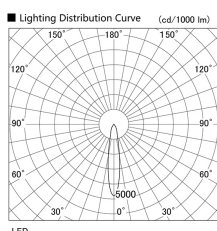

Item no. DD136-1920W9027

Series Name: Cledy versa R-G (DD136)

Installation	Recessed mount
Type	High-efficiency adjustable downlight
Fixture wattage	18.6W
Beam angle	18 deg
Color Temp.	2700K
CRI	Ra>90
Luminous	1548 lm
Body	Die-cast aluminum alloy
Body finish	N/A
Trim finish	White
Reflector finish	N/A
IP Rate	IP20
Light source	COB module
Input Voltage	AC220~240V
Dimming Type	Non-Dimmable
Certificate	CE, CCC
Cut Hole	125mm