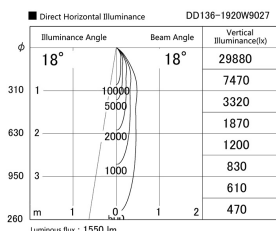

Item no. DD136-1920W9027

Series Name: Cledy versa R-G (DD136)

Installation	Recessed mount
Type	High-efficiency adjustable downlight
Fixture wattage	18.6W
Beam angle	18 deg
Color Temp.	2700K
CRI	Ra>90
Luminous	1548 lm
Body	Die-cast aluminum alloy
Body finish	N/A
Trim finish	White
Reflector finish	N/A
IP Rate	IP20
Light source	COB module
Input Voltage	AC220~240V
Dimming Type	Non-Dimmable
Certificate	CE, CCC
Cut Hole	125mm