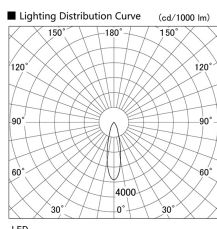

Item no. DD136-1930W9027

Series Name: Cledy versa R-G (DD136)

Installation	Recessed mount
Type	High-efficiency adjustable downlight
Fixture wattage	18.6W
Beam angle	27 deg
Color Temp.	2700K
CRI	Ra>90
Luminous	1562 lm
Body	Die-cast aluminum alloy
Body finish	N/A
Trim finish	White
Reflector finish	N/A
IP Rate	IP20
Light source	COB module
Input Voltage	AC220~240V
Dimming Type	Non-Dimmable
Certificate	CE, CCC
Cut Hole	125mm