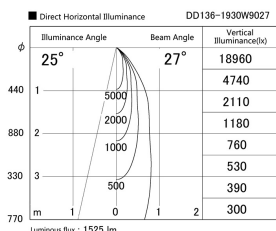

Item no. DD136-1930W9027

Series Name: Cledy versa R-G (DD136)

Installation	Recessed mount
Type	High-efficiency adjustable downlight
Fixture wattage	18.6W
Beam angle	27 deg
Color Temp.	2700K
CRI	Ra>90
Luminous	1562 lm
Body	Die-cast aluminum alloy
Body finish	N/A
Trim finish	White
Reflector finish	N/A
IP Rate	IP20
Light source	COB module
Input Voltage	AC220~240V
Dimming Type	Non-Dimmable
Certificate	CE, CCC
Cut Hole	125mm