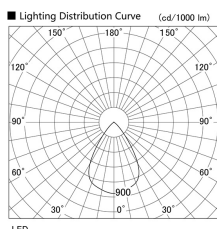

Item no. DD136-1960W9027

Series Name: Cledy versa R-G (DD136)

Installation	Recessed mount
Type	High-efficiency adjustable downlight
Fixture wattage	18.6W
Beam angle	68 deg
Color Temp.	2700K
CRI	Ra>90
Luminous	1456 lm
Body	Die-cast aluminum alloy
Body finish	N/A
Trim finish	White
Reflector finish	N/A
IP Rate	IP20
Light source	COB module
Input Voltage	AC220~240V
Dimming Type	Non-Dimmable
Certificate	CE, CCC
Cut Hole	125mm