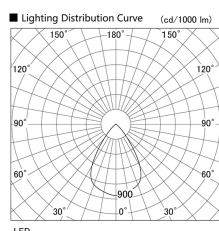

Item no. DD136-1960W9027

Series Name: Cledy versa R-G (DD136)

Installation	Recessed mount
Type	High-efficiency adjustable downlight
Fixture wattage	18.6W
Beam angle	68 deg
Color Temp.	2700K
CRI	Ra>90
Luminous	1456 lm
Body	Die-cast aluminum alloy
Body finish	N/A
Trim finish	White
Reflector finish	N/A
IP Rate	IP20
Light source	COB module
Input Voltage	AC220~240V
Dimming Type	Non-Dimmable
Certificate	CE, CCC
Cut Hole	125mm