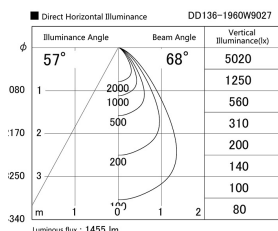

Item no. DD136-1960W9027

Series Name: Cledy versa R-G (DD136)

Installation	Recessed mount
Type	High-efficiency adjustable downlight
Fixture wattage	18.6W
Beam angle	68 deg
Color Temp.	2700K
CRI	Ra>90
Luminous	1456 lm
Body	Die-cast aluminum alloy
Body finish	N/A
Trim finish	White
Reflector finish	N/A
IP Rate	IP20
Light source	COB module
Input Voltage	AC220~240V
Dimming Type	Non-Dimmable
Certificate	CE, CCC
Cut Hole	125mm