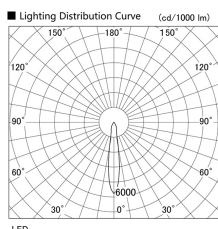

Item no. DD136-1115W9027

Series Name: Cledy versa R-G (DD136)

Installation	Recessed mount
Type	High-efficiency adjustable downlight
Fixture wattage	10.5W
Beam angle	17 deg
Color Temp.	2700K
CRI	Ra>90
Luminous	993 lm
Body	Die-cast aluminum alloy
Body finish	N/A
Trim finish	White
Reflector finish	N/A
IP Rate	IP20
Light source	COB module
Input Voltage	AC220~240V
Dimming Type	Non-Dimmable
Certificate	CE, CCC
Cut Hole	100mm