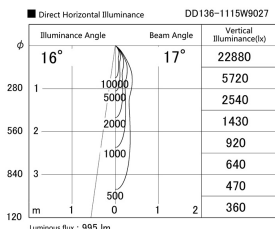

Item no. DD136-1115W9027

Series Name: Cledy versa R-G (DD136)

Installation	Recessed mount
Type	High-efficiency adjustable downlight
Fixture wattage	10.5W
Beam angle	17 deg
Color Temp.	2700K
CRI	Ra>90
Luminous	993 lm
Body	Die-cast aluminum alloy
Body finish	N/A
Trim finish	White
Reflector finish	N/A
IP Rate	IP20
Light source	COB module
Input Voltage	AC220~240V
Dimming Type	Non-Dimmable
Certificate	CE, CCC
Cut Hole	100mm