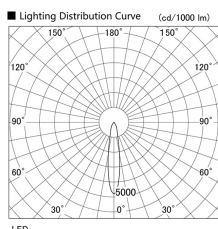

Item no. DD136-1120W9027

Series Name: Cledy versa R-G (DD136)

Installation	Recessed mount
Type	High-efficiency adjustable downlight
Fixture wattage	10.5W
Beam angle	18 deg
Color Temp.	2700K
CRI	Ra>90
Luminous	944 lm
Body	Die-cast aluminum alloy
Body finish	N/A
Trim finish	White
Reflector finish	N/A
IP Rate	IP20
Light source	COB module
Input Voltage	AC220~240V
Dimming Type	Non-Dimmable
Certificate	CE, CCC
Cut Hole	100mm