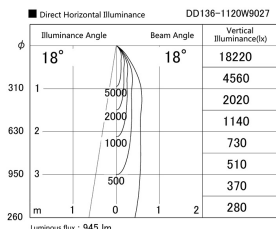

Item no. DD136-1120W9027

Series Name: Cledy versa R-G (DD136)

Installation	Recessed mount
Type	High-efficiency adjustable downlight
Fixture wattage	10.5W
Beam angle	18 deg
Color Temp.	2700K
CRI	Ra>90
Luminous	944 lm
Body	Die-cast aluminum alloy
Body finish	N/A
Trim finish	White
Reflector finish	N/A
IP Rate	IP20
Light source	COB module
Input Voltage	AC220~240V
Dimming Type	Non-Dimmable
Certificate	CE, CCC
Cut Hole	100mm