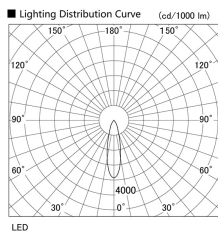

Item no. DD136-1130W9027

Series Name: Cledy versa R-G (DD136)

Installation	Recessed mount
Type	High-efficiency adjustable downlight
Fixture wattage	10.5W
Beam angle	27 deg
Color Temp.	2700K
CRI	Ra>90
Luminous	923 lm
Body	Die-cast aluminum alloy
Body finish	N/A
Trim finish	White
Reflector finish	N/A
IP Rate	IP20
Light source	COB module
Input Voltage	AC220~240V
Dimming Type	Non-Dimmable
Certificate	CE, CCC
Cut Hole	100mm