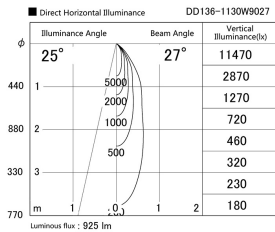

Item no. DD136-1130W9027

Series Name: Cledy versa R-G (DD136)

Installation	Recessed mount
Type	High-efficiency adjustable downlight
Fixture wattage	10.5W
Beam angle	27 deg
Color Temp.	2700K
CRI	Ra>90
Luminous	923 lm
Body	Die-cast aluminum alloy
Body finish	N/A
Trim finish	White
Reflector finish	N/A
IP Rate	IP20
Light source	COB module
Input Voltage	AC220~240V
Dimming Type	Non-Dimmable
Certificate	CE, CCC
Cut Hole	100mm