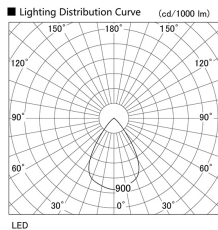

Item no. DD136-1160W9027

Series Name: Cledy versa R-G (DD136)

Installation	Recessed mount
Type	High-efficiency adjustable downlight
Fixture wattage	10.5W
Beam angle	68 deg
Color Temp.	2700K
CRI	Ra>90
Luminous	877 lm
Body	Die-cast aluminum alloy
Body finish	N/A
Trim finish	White
Reflector finish	N/A
IP Rate	IP20
Light source	COB module
Input Voltage	AC220~240V
Dimming Type	Non-Dimmable
Certificate	CE, CCC
Cut Hole	100mm