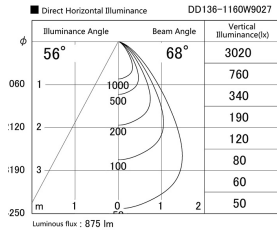

Item no. DD136-1160W9027

Series Name: Cledy versa R-G (DD136)

Installation	Recessed mount
Type	High-efficiency adjustable downlight
Fixture wattage	10.5W
Beam angle	68 deg
Color Temp.	2700K
CRI	Ra>90
Luminous	877 lm
Body	Die-cast aluminum alloy
Body finish	N/A
Trim finish	White
Reflector finish	N/A
IP Rate	IP20
Light source	COB module
Input Voltage	AC220~240V
Dimming Type	Non-Dimmable
Certificate	CE, CCC
Cut Hole	100mm