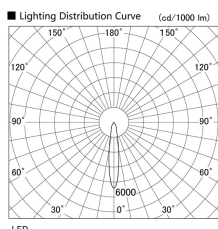

Item no. DD136-0820W9027

Series Name: Cledy versa R-G (DD136)

| | |
|------------------|---|
| Installation | Recessed mount |
| Type | High-efficiency adjustable downlight |
| Fixture wattage | 7.5W |
| Beam angle | 17 deg |
| Color Temp. | 2700K |
| CRI | Ra>90 |
| Luminous | 634 lm |
| Body | Die-cast aluminum alloy |
| Body finish | N/A |
| Trim finish | White |
| Reflector finish | N/A |
| IP Rate | IP20 |
| Light source | COB module |
| Input Voltage | AC220~240V |
| Dimming Type | Non-Dimmable |
| Certificate | CE, CCC |
| Cut Hole | 100mm |