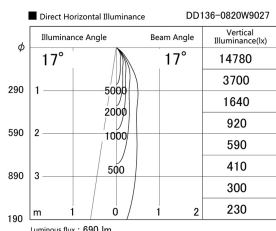

Item no. DD136-0820W9027

Series Name: Cledy versa R-G (DD136)

| | |
|------------------|---|
| Installation | Recessed mount |
| Type | High-efficiency adjustable downlight |
| Fixture wattage | 7.5W |
| Beam angle | 17 deg |
| Color Temp. | 2700K |
| CRI | Ra>90 |
| Luminous | 634 lm |
| Body | Die-cast aluminum alloy |
| Body finish | N/A |
| Trim finish | White |
| Reflector finish | N/A |
| IP Rate | IP20 |
| Light source | COB module |
| Input Voltage | AC220~240V |
| Dimming Type | Non-Dimmable |
| Certificate | CE, CCC |
| Cut Hole | 100mm |