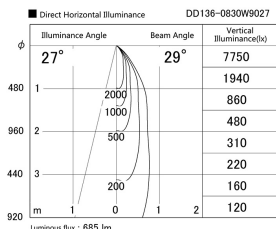

Item no. DD136-0830W9027

Series Name: Cledy versa R-G (DD136)

Installation	Recessed mount
Type	High-efficiency adjustable downlight
Fixture wattage	7.5W
Beam angle	29 deg
Color Temp.	2700K
CRI	Ra>90
Luminous	629 lm
Body	Die-cast aluminum alloy
Body finish	N/A
Trim finish	White
Reflector finish	N/A
IP Rate	IP20
Light source	COB module
Input Voltage	AC220~240V
Dimming Type	Non-Dimmable
Certificate	CE, CCC
Cut Hole	100mm