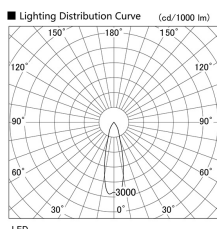

Item no. DD136-0830W9027

Series Name: Cledy versa R-G (DD136)

Installation	Recessed mount
Type	High-efficiency adjustable downlight
Fixture wattage	7.5W
Beam angle	29 deg
Color Temp.	2700K
CRI	Ra>90
Luminous	629 lm
Body	Die-cast aluminum alloy
Body finish	N/A
Trim finish	White
Reflector finish	N/A
IP Rate	IP20
Light source	COB module
Input Voltage	AC220~240V
Dimming Type	Non-Dimmable
Certificate	CE, CCC
Cut Hole	100mm