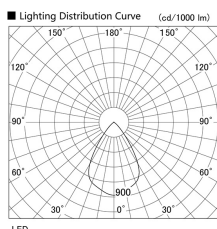

Item no. DD136-0860W9027

Series Name: Cledy versa R-G (DD136)

Installation	Recessed mount
Type	High-efficiency adjustable downlight
Fixture wattage	7.5W
Beam angle	63 deg
Color Temp.	2700K
CRI	Ra>90
Luminous	560 lm
Body	Die-cast aluminum alloy
Body finish	N/A
Trim finish	White
Reflector finish	N/A
IP Rate	IP20
Light source	COB module
Input Voltage	AC220~240V
Dimming Type	Non-Dimmable
Certificate	CE, CCC
Cut Hole	100mm