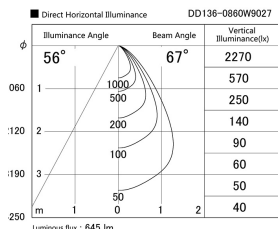

Item no. DD136-0860W9027

Series Name: Cledy versa R-G (DD136)

Installation	Recessed mount
Type	High-efficiency adjustable downlight
Fixture wattage	7.5W
Beam angle	63 deg
Color Temp.	2700K
CRI	Ra>90
Luminous	560 lm
Body	Die-cast aluminum alloy
Body finish	N/A
Trim finish	White
Reflector finish	N/A
IP Rate	IP20
Light source	COB module
Input Voltage	AC220~240V
Dimming Type	Non-Dimmable
Certificate	CE, CCC
Cut Hole	100mm