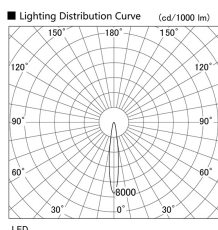

Item no. DD136-3515W9030

Series Name: Cledy versa R-G (DD136)

Installation	Recessed mount
Type	High-efficiency adjustable downlight
Fixture wattage	36W
Beam angle	15 deg
Color Temp.	3000K
CRI	Ra>90
Luminous	3769 lm
Body	Die-cast aluminum alloy
Body finish	N/A
Trim finish	White
Reflector finish	N/A
IP Rate	IP20
Light source	COB module
Input Voltage	AC220~240V
Dimming Type	Non-Dimmable
Certificate	CE, CCC
Cut Hole	150mm