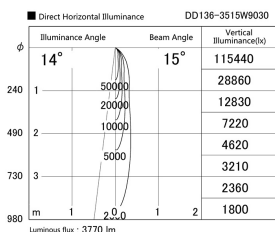

Item no. DD136-3515W9030

Series Name: Cledy versa R-G (DD136)

Installation	Recessed mount
Type	High-efficiency adjustable downlight
Fixture wattage	36W
Beam angle	15 deg
Color Temp.	3000K
CRI	Ra>90
Luminous	3769 lm
Body	Die-cast aluminum alloy
Body finish	N/A
Trim finish	White
Reflector finish	N/A
IP Rate	IP20
Light source	COB module
Input Voltage	AC220~240V
Dimming Type	Non-Dimmable
Certificate	CE, CCC
Cut Hole	150mm