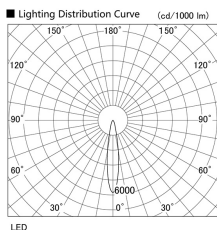

Item no. DD136-3520W9030

Series Name: Cledy versa R-G (DD136)

Installation	Recessed mount
Type	High-efficiency adjustable downlight
Fixture wattage	36W
Beam angle	18 deg
Color Temp.	3000K
CRI	Ra>90
Luminous	3764 lm
Body	Die-cast aluminum alloy
Body finish	N/A
Trim finish	White
Reflector finish	N/A
IP Rate	IP20
Light source	COB module
Input Voltage	AC220~240V
Dimming Type	Non-Dimmable
Certificate	CE, CCC
Cut Hole	150mm