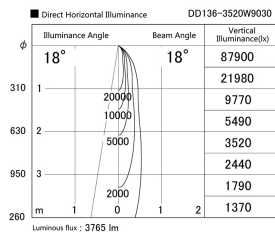

Item no. DD136-3520W9030

Series Name: Cledy versa R-G (DD136)

Installation	Recessed mount
Type	High-efficiency adjustable downlight
Fixture wattage	36W
Beam angle	18 deg
Color Temp.	3000K
CRI	Ra>90
Luminous	3764 lm
Body	Die-cast aluminum alloy
Body finish	N/A
Trim finish	White
Reflector finish	N/A
IP Rate	IP20
Light source	COB module
Input Voltage	AC220~240V
Dimming Type	Non-Dimmable
Certificate	CE, CCC
Cut Hole	150mm