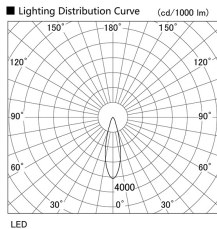

Item no. DD136-3530W9030

Series Name: Cledy versa R-G (DD136)

Installation	Recessed mount
Type	High-efficiency adjustable downlight
Fixture wattage	36W
Beam angle	28 deg
Color Temp.	3000K
CRI	Ra>90
Luminous	3775 lm
Body	Die-cast aluminum alloy
Body finish	N/A
Trim finish	White
Reflector finish	N/A
IP Rate	IP20
Light source	COB module
Input Voltage	AC220~240V
Dimming Type	Non-Dimmable
Certificate	CE, CCC
Cut Hole	150mm