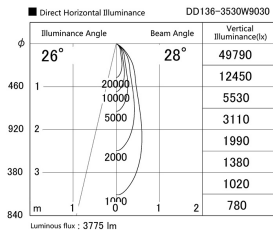

Item no. DD136-3530W9030

Series Name: Cledy versa R-G (DD136)

Installation	Recessed mount
Type	High-efficiency adjustable downlight
Fixture wattage	36W
Beam angle	28 deg
Color Temp.	3000K
CRI	Ra>90
Luminous	3775 lm
Body	Die-cast aluminum alloy
Body finish	N/A
Trim finish	White
Reflector finish	N/A
IP Rate	IP20
Light source	COB module
Input Voltage	AC220~240V
Dimming Type	Non-Dimmable
Certificate	CE, CCC
Cut Hole	150mm