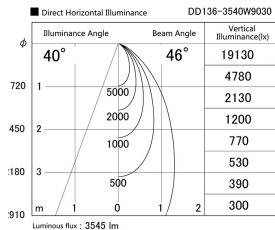

Item no. DD136-3540W9030

Series Name: Cledy versa R-G (DD136)

Installation	Recessed mount
Type	High-efficiency adjustable downlight
Fixture wattage	36W
Beam angle	46 deg
Color Temp.	3000K
CRI	Ra>90
Luminous	3545 lm
Body	Die-cast aluminum alloy
Body finish	N/A
Trim finish	White
Reflector finish	N/A
IP Rate	IP20
Light source	COB module
Input Voltage	AC220~240V
Dimming Type	Non-Dimmable
Certificate	CE, CCC
Cut Hole	150mm