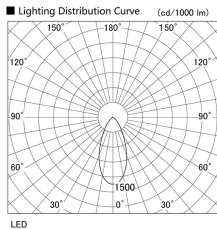

Item no. DD136-3540W9030

Series Name: Cledy versa R-G (DD136)

Installation	Recessed mount
Type	High-efficiency adjustable downlight
Fixture wattage	36W
Beam angle	46 deg
Color Temp.	3000K
CRI	Ra>90
Luminous	3545 lm
Body	Die-cast aluminum alloy
Body finish	N/A
Trim finish	White
Reflector finish	N/A
IP Rate	IP20
Light source	COB module
Input Voltage	AC220~240V
Dimming Type	Non-Dimmable
Certificate	CE, CCC
Cut Hole	150mm