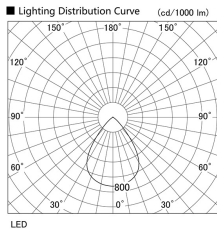

Item no. DD136-3560W9030

Series Name: Cledy versa R-G (DD136)

Installation	Recessed mount
Type	High-efficiency adjustable downlight
Fixture wattage	36W
Beam angle	74 deg
Color Temp.	3000K
CRI	Ra>90
Luminous	3593 lm
Body	Die-cast aluminum alloy
Body finish	N/A
Trim finish	White
Reflector finish	N/A
IP Rate	IP20
Light source	COB module
Input Voltage	AC220~240V
Dimming Type	Non-Dimmable
Certificate	CE, CCC
Cut Hole	150mm