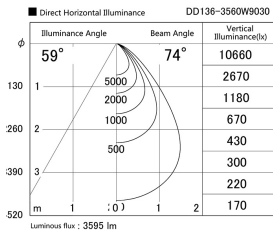

Item no. DD136-3560W9030

Series Name: Cledy versa R-G (DD136)

Installation	Recessed mount
Type	High-efficiency adjustable downlight
Fixture wattage	36W
Beam angle	74 deg
Color Temp.	3000K
CRI	Ra>90
Luminous	3593 lm
Body	Die-cast aluminum alloy
Body finish	N/A
Trim finish	White
Reflector finish	N/A
IP Rate	IP20
Light source	COB module
Input Voltage	AC220~240V
Dimming Type	Non-Dimmable
Certificate	CE, CCC
Cut Hole	150mm