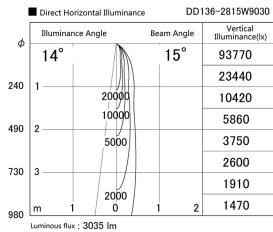

Item no. DD136-2815W9030

Series Name: Cledy versa R-G (DD136)

Installation	Recessed mount
Type	High-efficiency adjustable downlight
Fixture wattage	28W
Beam angle	15 deg
Color Temp.	3000K
CRI	Ra>90
Luminous	3037 lm
Body	Die-cast aluminum alloy
Body finish	N/A
Trim finish	White
Reflector finish	N/A
IP Rate	IP20
Light source	COB module
Input Voltage	AC220~240V
Dimming Type	Non-Dimmable
Certificate	CE, CCC
Cut Hole	150mm