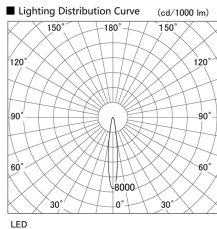

Item no. DD136-2815W9030

Series Name: Cledy versa R-G (DD136)

Installation	Recessed mount
Type	High-efficiency adjustable downlight
Fixture wattage	28W
Beam angle	15 deg
Color Temp.	3000K
CRI	Ra>90
Luminous	3037 lm
Body	Die-cast aluminum alloy
Body finish	N/A
Trim finish	White
Reflector finish	N/A
IP Rate	IP20
Light source	COB module
Input Voltage	AC220~240V
Dimming Type	Non-Dimmable
Certificate	CE, CCC
Cut Hole	150mm