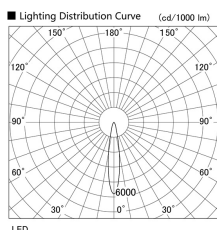

Item no. DD136-2820W9030

Series Name: Cledy versa R-G (DD136)

Installation	Recessed mount
Type	High-efficiency adjustable downlight
Fixture wattage	28W
Beam angle	18 deg
Color Temp.	3000K
CRI	Ra>90
Luminous	3049 lm
Body	Die-cast aluminum alloy
Body finish	N/A
Trim finish	White
Reflector finish	N/A
IP Rate	IP20
Light source	COB module
Input Voltage	AC220~240V
Dimming Type	Non-Dimmable
Certificate	CE, CCC
Cut Hole	150mm