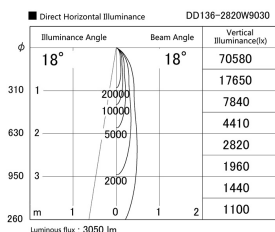

Item no. DD136-2820W9030

Series Name: Cledy versa R-G (DD136)

Installation	Recessed mount
Type	High-efficiency adjustable downlight
Fixture wattage	28W
Beam angle	18 deg
Color Temp.	3000K
CRI	Ra>90
Luminous	3049 lm
Body	Die-cast aluminum alloy
Body finish	N/A
Trim finish	White
Reflector finish	N/A
IP Rate	IP20
Light source	COB module
Input Voltage	AC220~240V
Dimming Type	Non-Dimmable
Certificate	CE, CCC
Cut Hole	150mm