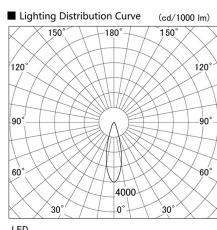

Item no. DD136-2830W9030

Series Name: Cledy versa R-G (DD136)

Installation	Recessed mount
Type	High-efficiency adjustable downlight
Fixture wattage	28W
Beam angle	28 deg
Color Temp.	3000K
CRI	Ra>90
Luminous	3076 lm
Body	Die-cast aluminum alloy
Body finish	N/A
Trim finish	White
Reflector finish	N/A
IP Rate	IP20
Light source	COB module
Input Voltage	AC220~240V
Dimming Type	Non-Dimmable
Certificate	CE, CCC
Cut Hole	150mm