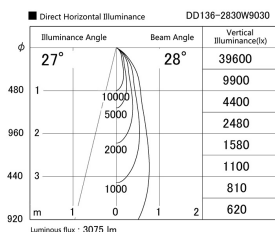

Item no. DD136-2830W9030

Series Name: Cledy versa R-G (DD136)

Installation	Recessed mount
Type	High-efficiency adjustable downlight
Fixture wattage	28W
Beam angle	28 deg
Color Temp.	3000K
CRI	Ra>90
Luminous	3076 lm
Body	Die-cast aluminum alloy
Body finish	N/A
Trim finish	White
Reflector finish	N/A
IP Rate	IP20
Light source	COB module
Input Voltage	AC220~240V
Dimming Type	Non-Dimmable
Certificate	CE, CCC
Cut Hole	150mm