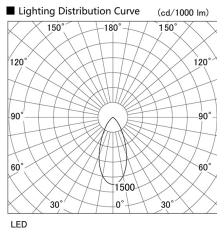

Item no. DD136-2840W9030

Series Name: Cledy versa R-G (DD136)

Installation	Recessed mount
Type	High-efficiency adjustable downlight
Fixture wattage	28W
Beam angle	46 deg
Color Temp.	3000K
CRI	Ra>90
Luminous	2860 lm
Body	Die-cast aluminum alloy
Body finish	N/A
Trim finish	White
Reflector finish	N/A
IP Rate	IP20
Light source	COB module
Input Voltage	AC220~240V
Dimming Type	Non-Dimmable
Certificate	CE, CCC
Cut Hole	150mm