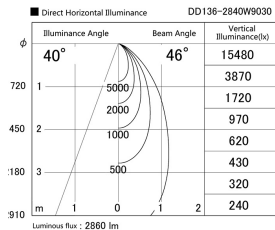

Item no. DD136-2840W9030

Series Name: Cledy versa R-G (DD136)

Installation	Recessed mount
Type	High-efficiency adjustable downlight
Fixture wattage	28W
Beam angle	46 deg
Color Temp.	3000K
CRI	Ra>90
Luminous	2860 lm
Body	Die-cast aluminum alloy
Body finish	N/A
Trim finish	White
Reflector finish	N/A
IP Rate	IP20
Light source	COB module
Input Voltage	AC220~240V
Dimming Type	Non-Dimmable
Certificate	CE, CCC
Cut Hole	150mm