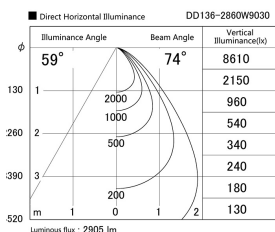

Item no. DD136-2860W9030

Series Name: Cledy versa R-G (DD136)

Installation	Recessed mount
Type	High-efficiency adjustable downlight
Fixture wattage	28W
Beam angle	74 deg
Color Temp.	3000K
CRI	Ra>90
Luminous	2930 lm
Body	Die-cast aluminum alloy
Body finish	N/A
Trim finish	White
Reflector finish	N/A
IP Rate	IP20
Light source	COB module
Input Voltage	AC220~240V
Dimming Type	Non-Dimmable
Certificate	CE, CCC
Cut Hole	150mm