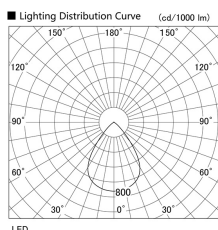

Item no. DD136-2860W9030

Series Name: Cledy versa R-G (DD136)

Installation	Recessed mount
Type	High-efficiency adjustable downlight
Fixture wattage	28W
Beam angle	74 deg
Color Temp.	3000K
CRI	Ra>90
Luminous	2930 lm
Body	Die-cast aluminum alloy
Body finish	N/A
Trim finish	White
Reflector finish	N/A
IP Rate	IP20
Light source	COB module
Input Voltage	AC220~240V
Dimming Type	Non-Dimmable
Certificate	CE, CCC
Cut Hole	150mm