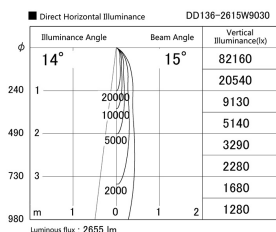

Item no. DD136-2615W9030

Series Name: Cledy versa R-G (DD136)

Installation	Recessed mount
Type	High-efficiency adjustable downlight
Fixture wattage	23W
Beam angle	15 deg
Color Temp.	3000K
CRI	Ra>90
Luminous	2654 lm
Body	Die-cast aluminum alloy
Body finish	N/A
Trim finish	White
Reflector finish	N/A
IP Rate	IP20
Light source	COB module
Input Voltage	AC220~240V
Dimming Type	Non-Dimmable
Certificate	CE, CCC
Cut Hole	150mm