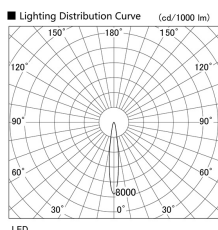

Item no. DD136-2615W9030

Series Name: Cledy versa R-G (DD136)

Installation	Recessed mount
Type	High-efficiency adjustable downlight
Fixture wattage	23W
Beam angle	15 deg
Color Temp.	3000K
CRI	Ra>90
Luminous	2654 lm
Body	Die-cast aluminum alloy
Body finish	N/A
Trim finish	White
Reflector finish	N/A
IP Rate	IP20
Light source	COB module
Input Voltage	AC220~240V
Dimming Type	Non-Dimmable
Certificate	CE, CCC
Cut Hole	150mm