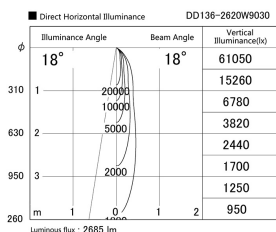

Item no. DD136-2620W9030

Series Name: Cledy versa R-G (DD136)

Installation	Recessed mount
Type	High-efficiency adjustable downlight
Fixture wattage	23W
Beam angle	18 deg
Color Temp.	3000K
CRI	Ra>90
Luminous	2683 lm
Body	Die-cast aluminum alloy
Body finish	N/A
Trim finish	White
Reflector finish	N/A
IP Rate	IP20
Light source	COB module
Input Voltage	AC220~240V
Dimming Type	Non-Dimmable
Certificate	CE, CCC
Cut Hole	150mm