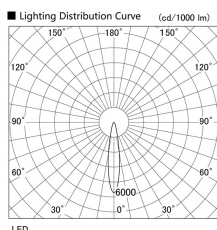

Item no. DD136-2620W9030

Series Name: Cledy versa R-G (DD136)

Installation	Recessed mount
Type	High-efficiency adjustable downlight
Fixture wattage	23W
Beam angle	18 deg
Color Temp.	3000K
CRI	Ra>90
Luminous	2683 lm
Body	Die-cast aluminum alloy
Body finish	N/A
Trim finish	White
Reflector finish	N/A
IP Rate	IP20
Light source	COB module
Input Voltage	AC220~240V
Dimming Type	Non-Dimmable
Certificate	CE, CCC
Cut Hole	150mm