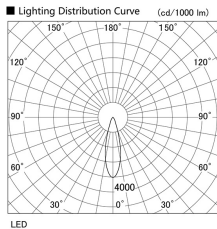

Item no. DD136-2630W9030

Series Name: Cledy versa R-G (DD136)

Installation	Recessed mount
Type	High-efficiency adjustable downlight
Fixture wattage	23W
Beam angle	28 deg
Color Temp.	3000K
CRI	Ra>90
Luminous	2690 lm
Body	Die-cast aluminum alloy
Body finish	N/A
Trim finish	White
Reflector finish	N/A
IP Rate	IP20
Light source	COB module
Input Voltage	AC220~240V
Dimming Type	Non-Dimmable
Certificate	CE, CCC
Cut Hole	150mm