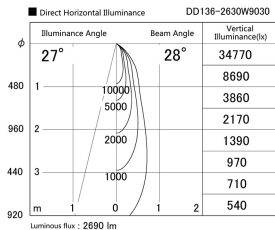

Item no. DD136-2630W9030

Series Name: Cledy versa R-G (DD136)

Installation	Recessed mount
Type	High-efficiency adjustable downlight
Fixture wattage	23W
Beam angle	28 deg
Color Temp.	3000K
CRI	Ra>90
Luminous	2690 lm
Body	Die-cast aluminum alloy
Body finish	N/A
Trim finish	White
Reflector finish	N/A
IP Rate	IP20
Light source	COB module
Input Voltage	AC220~240V
Dimming Type	Non-Dimmable
Certificate	CE, CCC
Cut Hole	150mm