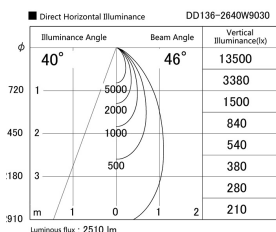

Item no. DD136-2640W9030

Series Name: Cledy versa R-G (DD136)

Installation	Recessed mount
Type	High-efficiency adjustable downlight
Fixture wattage	23W
Beam angle	46 deg
Color Temp.	3000K
CRI	Ra>90
Luminous	2509 lm
Body	Die-cast aluminum alloy
Body finish	N/A
Trim finish	White
Reflector finish	N/A
IP Rate	IP20
Light source	COB module
Input Voltage	AC220~240V
Dimming Type	Non-Dimmable
Certificate	CE, CCC
Cut Hole	150mm