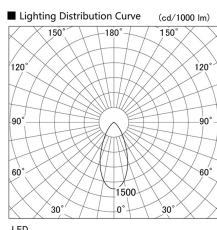

Item no. DD136-2640W9030

Series Name: Cledy versa R-G (DD136)

Installation	Recessed mount
Type	High-efficiency adjustable downlight
Fixture wattage	23W
Beam angle	46 deg
Color Temp.	3000K
CRI	Ra>90
Luminous	2509 lm
Body	Die-cast aluminum alloy
Body finish	N/A
Trim finish	White
Reflector finish	N/A
IP Rate	IP20
Light source	COB module
Input Voltage	AC220~240V
Dimming Type	Non-Dimmable
Certificate	CE, CCC
Cut Hole	150mm